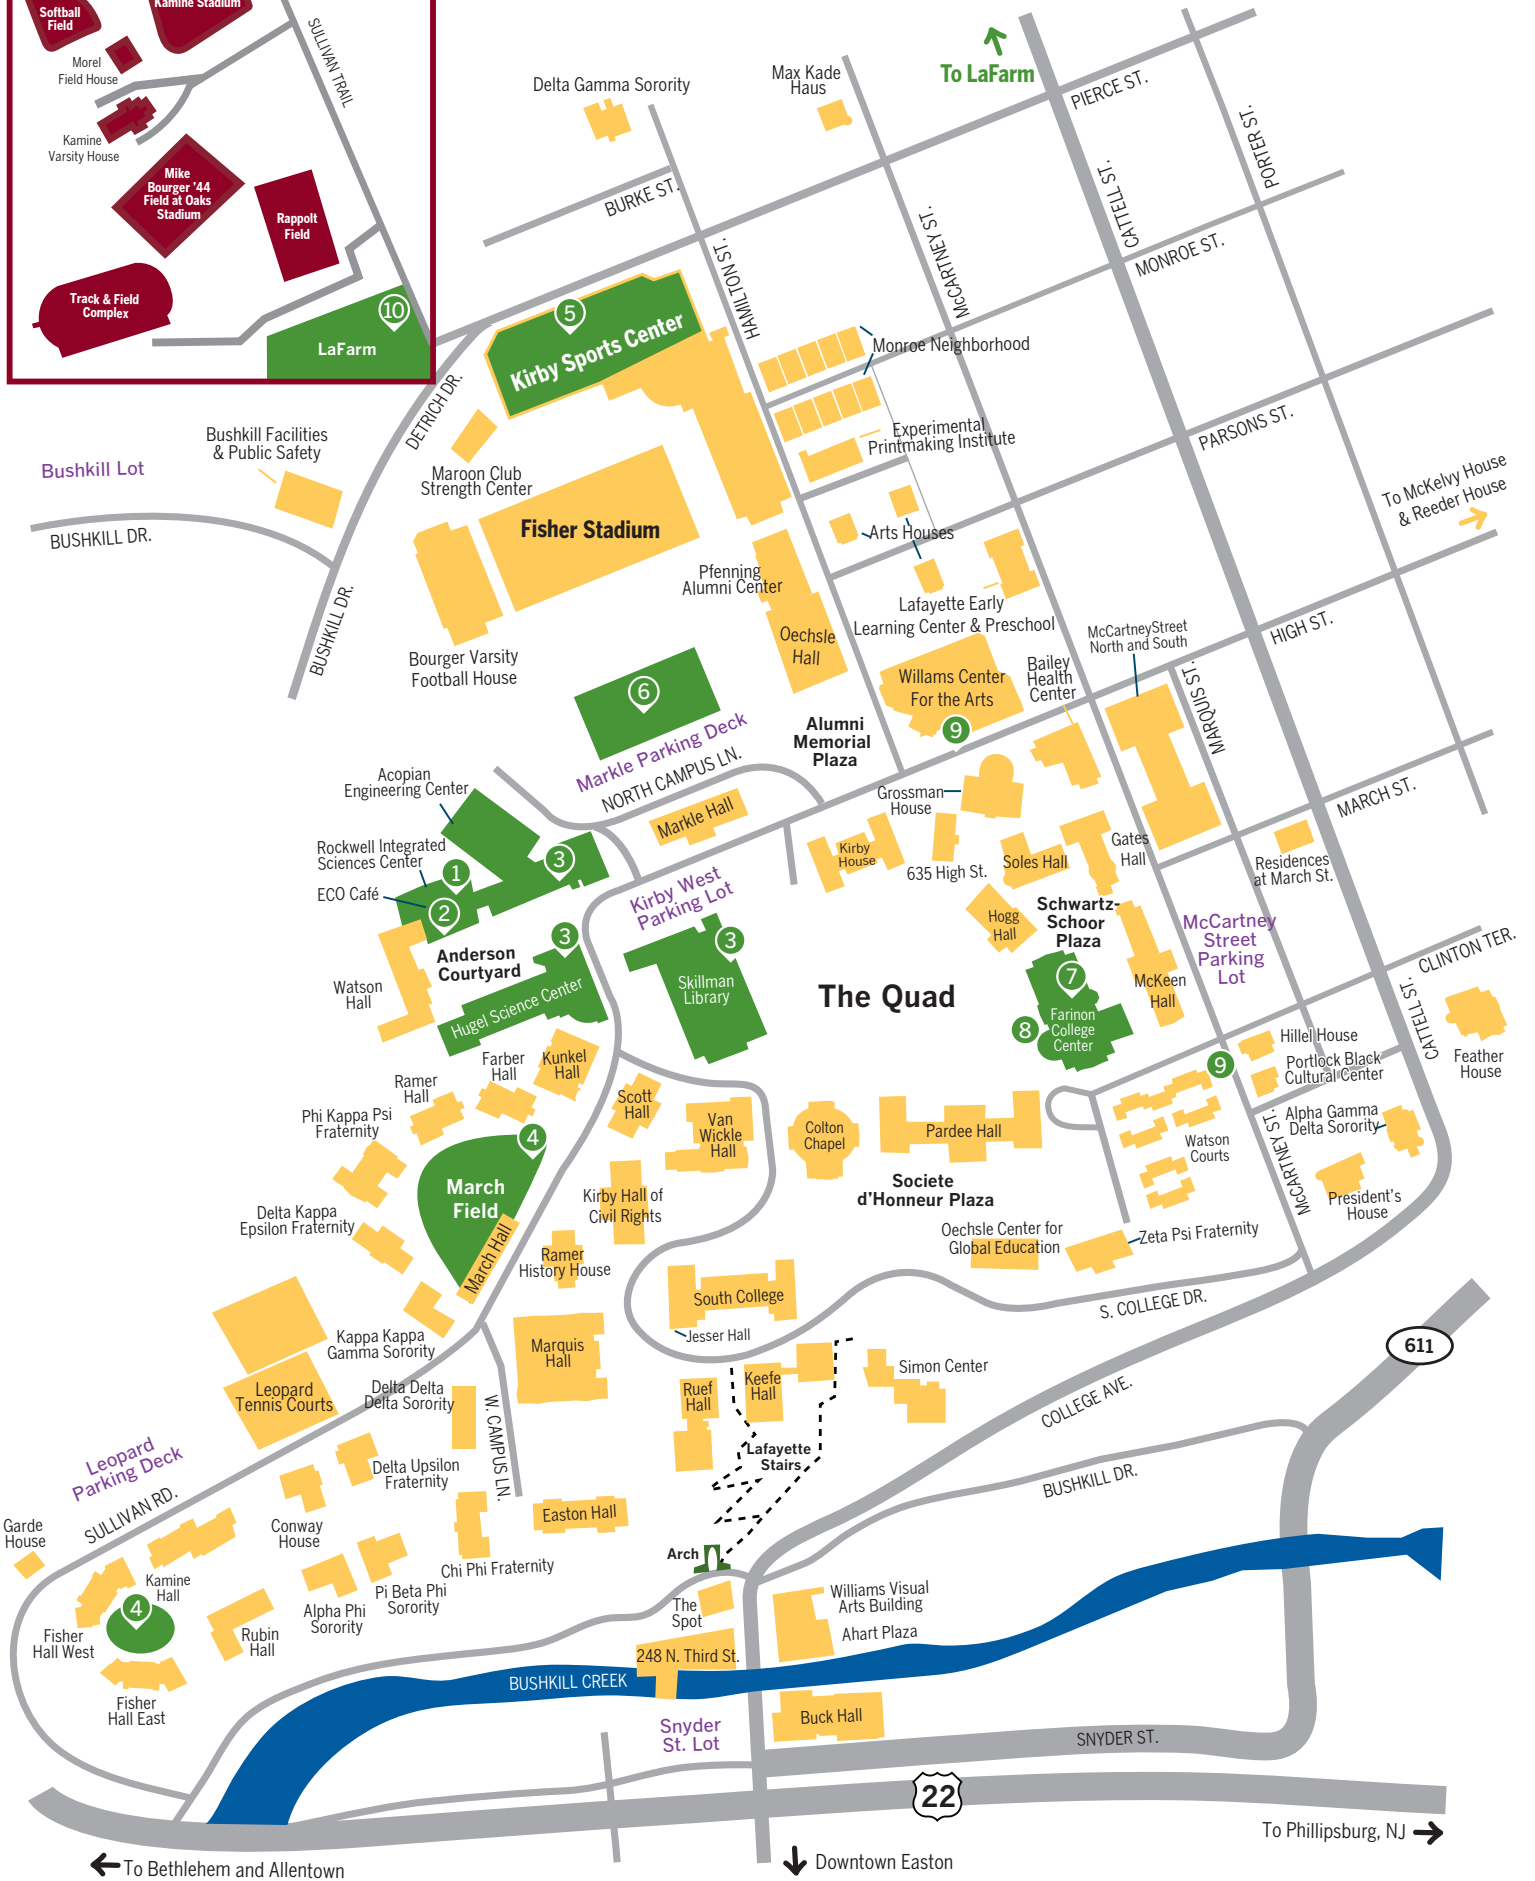

# Metzgar Fields Athletic Center

# LAFAYETTE

# LAFAYETTE SUSTAINABILITY TOUR

Lafayette College's campus is a **vibrant living laboratory** for practicing sustainability. Students, faculty, and staff conduct research, and explore and test new models of sustainable systems, preparing our students to be engaged citizens ready to confront the environmental challenges of the future. Here are campus features that demonstrate the College's commitment to sustainability. As you explore our campus, also take note of the College's diverse species of native trees, shrubs, and flowers.